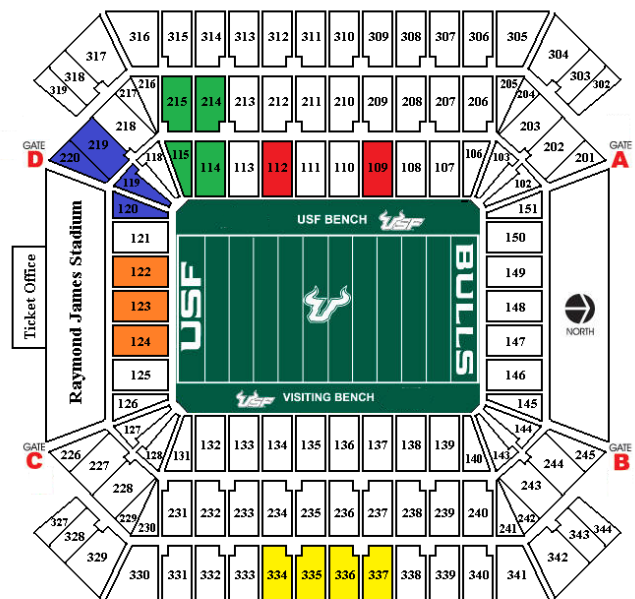

- Lower Level Sideline - \$66
  - Lower Level Corner - \$44
  - End Zone Corner - \$35
  - South End Zone - \$25
  - Upper Level Sideline\* - \$10
- \*Louisville - \$20

For more information contact:  
Tim Riva (813) 974-7303 or [triva@usf.edu](mailto:triva@usf.edu)