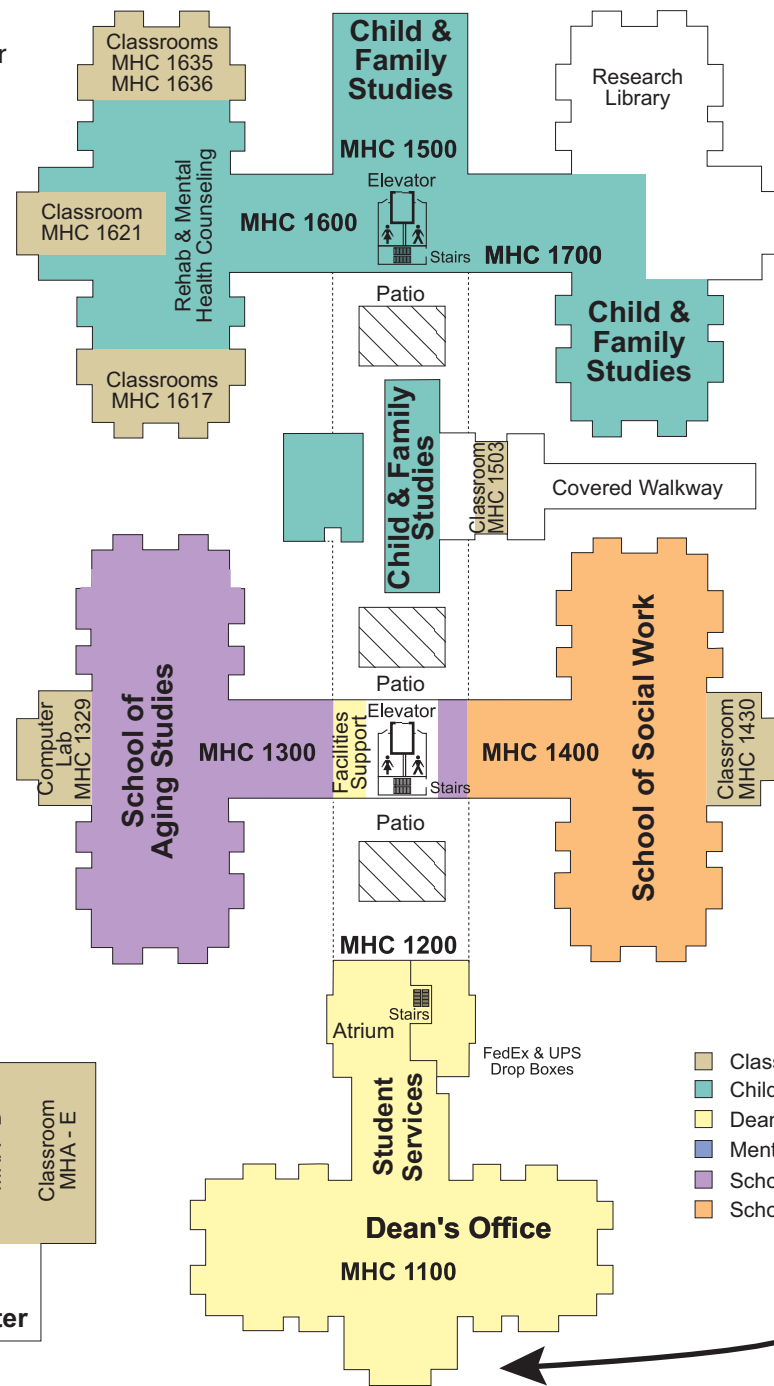

East Fletcher Avenue

College of Behavioral & Community Sciences - MHC & MHA Buildings

Stop 346
Chiles Center

First Floor

Second Floor

Bruce B. Downs Boulevard

USF Magnolia Drive

Stop 340
Westside Conference Center

- Classrooms
- Child & Family Studies
- Dean's Office, Student Services & Facilities
- Mental Health Law & Policy
- School of Aging Studies
- School of Social Work

Main Entrance

USF Holly Drive