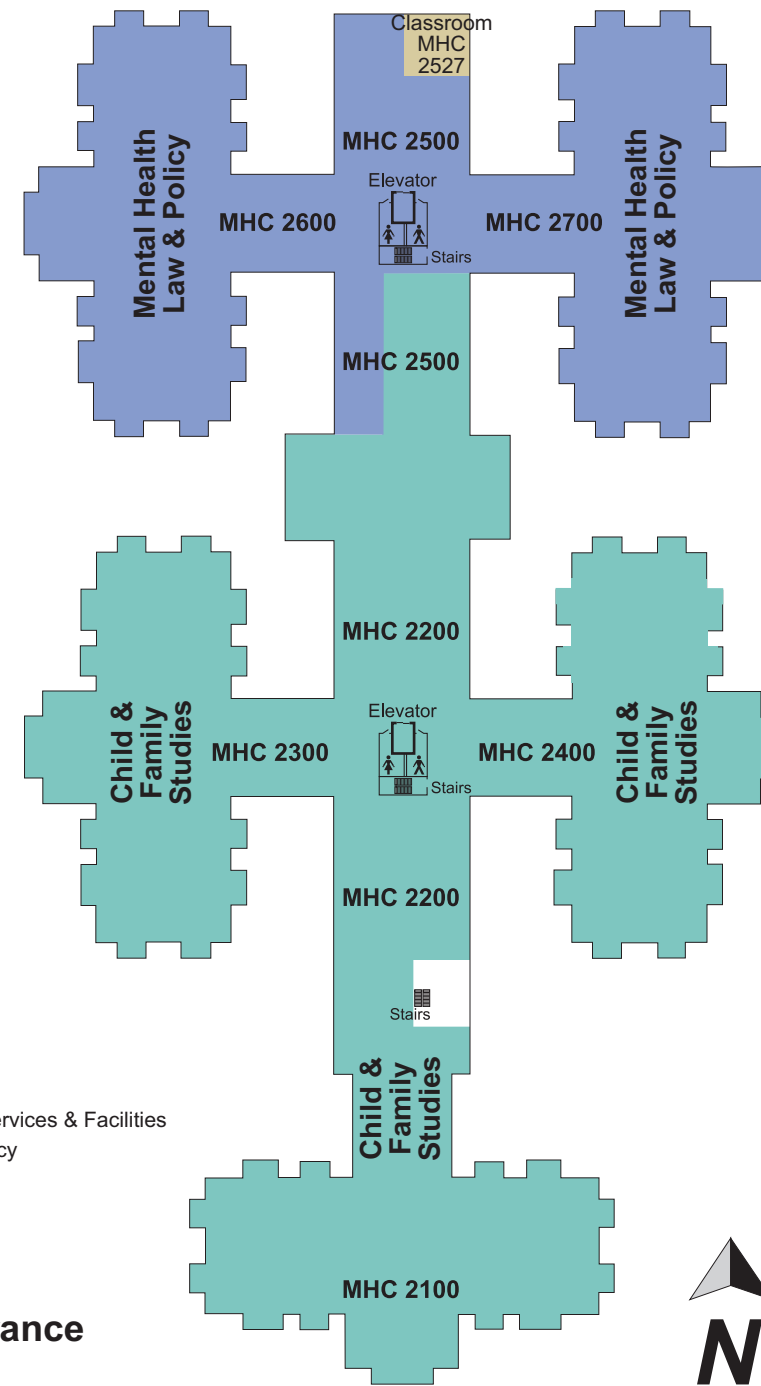

East Fletcher Avenue

College of Behavioral & Community Sciences - MHC & MHA Buildings

Stop 346
Chiles Center

First Floor

Second Floor

Bruce B. Downs Boulevard

USF Magnolia Drive

Stop 340
Westside Conference Center

- Classrooms
- Child & Family Studies
- Dean's Office, Student Services & Facilities
- Mental Health Law & Policy
- School of Aging Studies
- School of Social Work

Main Entrance

USF Holly Drive