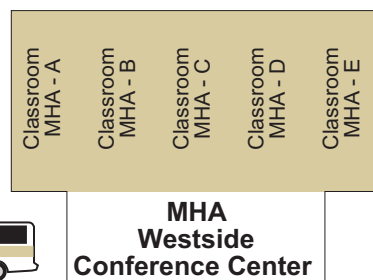

East Fletcher Avenue

College of Behavioral & Community Sciences - MHC & MHA Buildings

Stop 346
Chiles Center

First Floor

Second Floor

Bruce B. Downs Boulevard

USF Magnolia Drive

Stop 340
Westside Conference Center

- Classrooms
- Child & Family Studies
- Dean's Office, Student Services & Facilities
- Mental Health Law & Policy
- School of Aging Studies
- School of Social Work

Main Entrance

USF Holly Drive